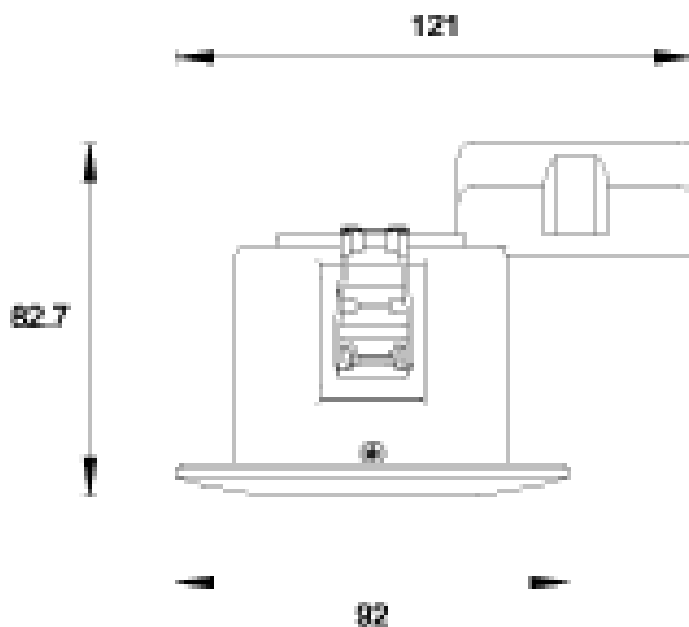

JC Profile Drawing

JCC Lighting

Innovation Centre, Beeding Close, Southern Cross Trading Est,
Bognor Regis, West Sussex, PO22 9TS

Company registration number: 03044848 | VAT number: 918544112

T: 01243 838999 | F: 01243 838998 | sales@jcc.co.uk | www.jcc.co.uk