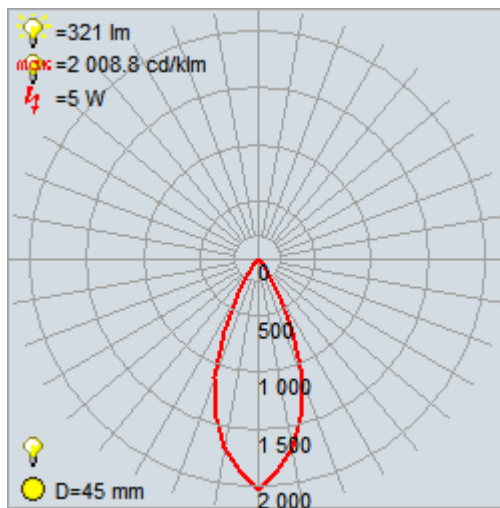

JC Photometric Data

JCC Lighting

Innovation Centre, Beeding Close, Southern Cross Trading Est,
Bognor Regis, West Sussex, PO22 9TS

Company registration number: 03044848 | VAT number: 918544112

T: 01243 838999 | F: 01243 838998 | sales@jcc.co.uk | www.jcc.co.uk